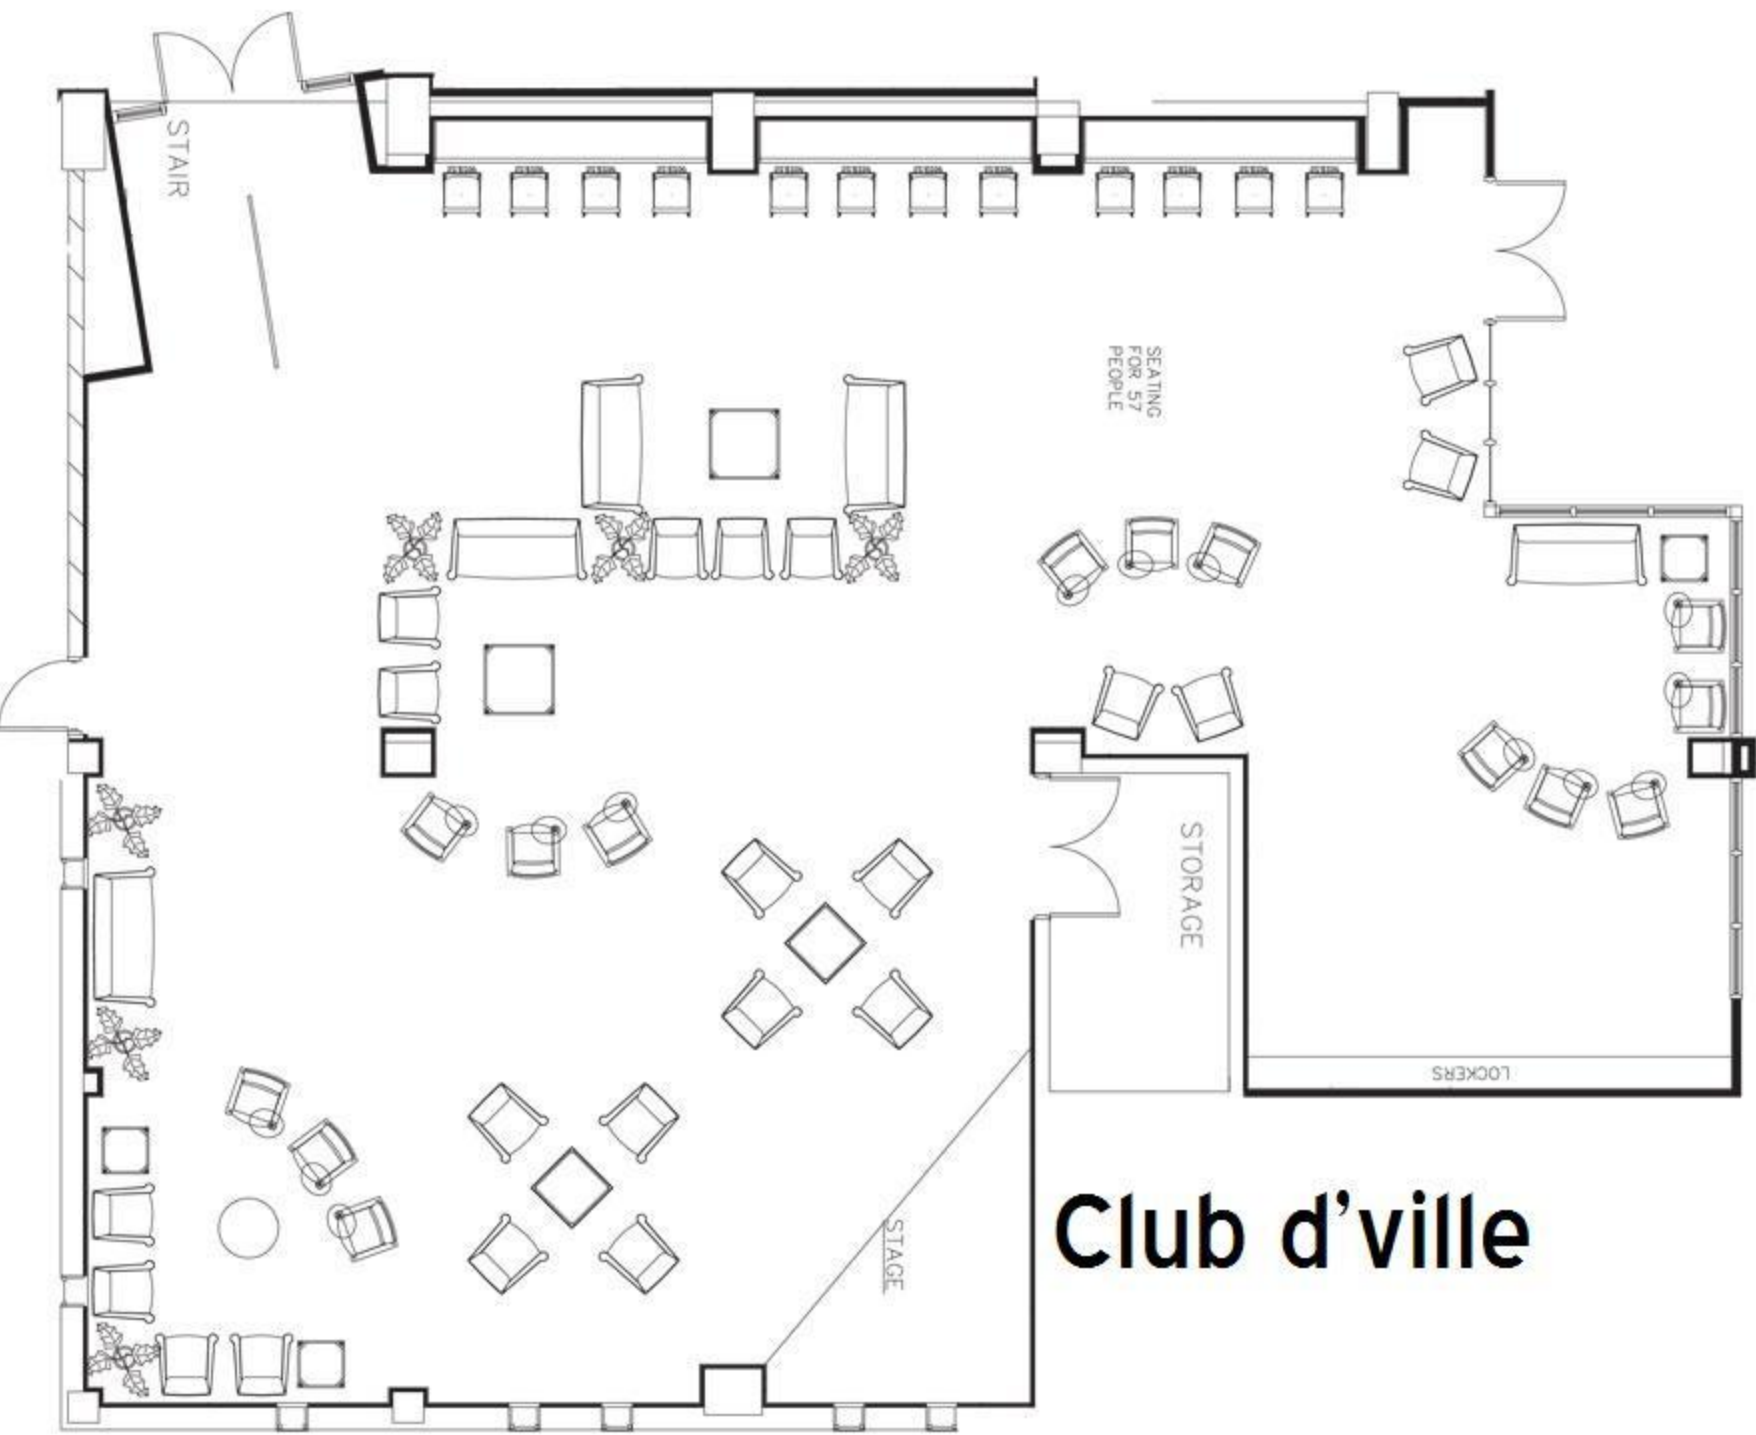

Room Capacity: 10 around Conference Table  
48 in Rows  
24 around Perimeter

**Room 18**

Room Capacity: 18 at Conference Table

**Room 204**

# Room 202

Room Capacity: 25 at Conference Table

Room Capacity: 12 at Conference Table  
70 in Rows

**Room 118**

Room Capacity: 100 in Rows

**Room 24**

STAIR

SEATING  
FOR 57  
PEOPLE