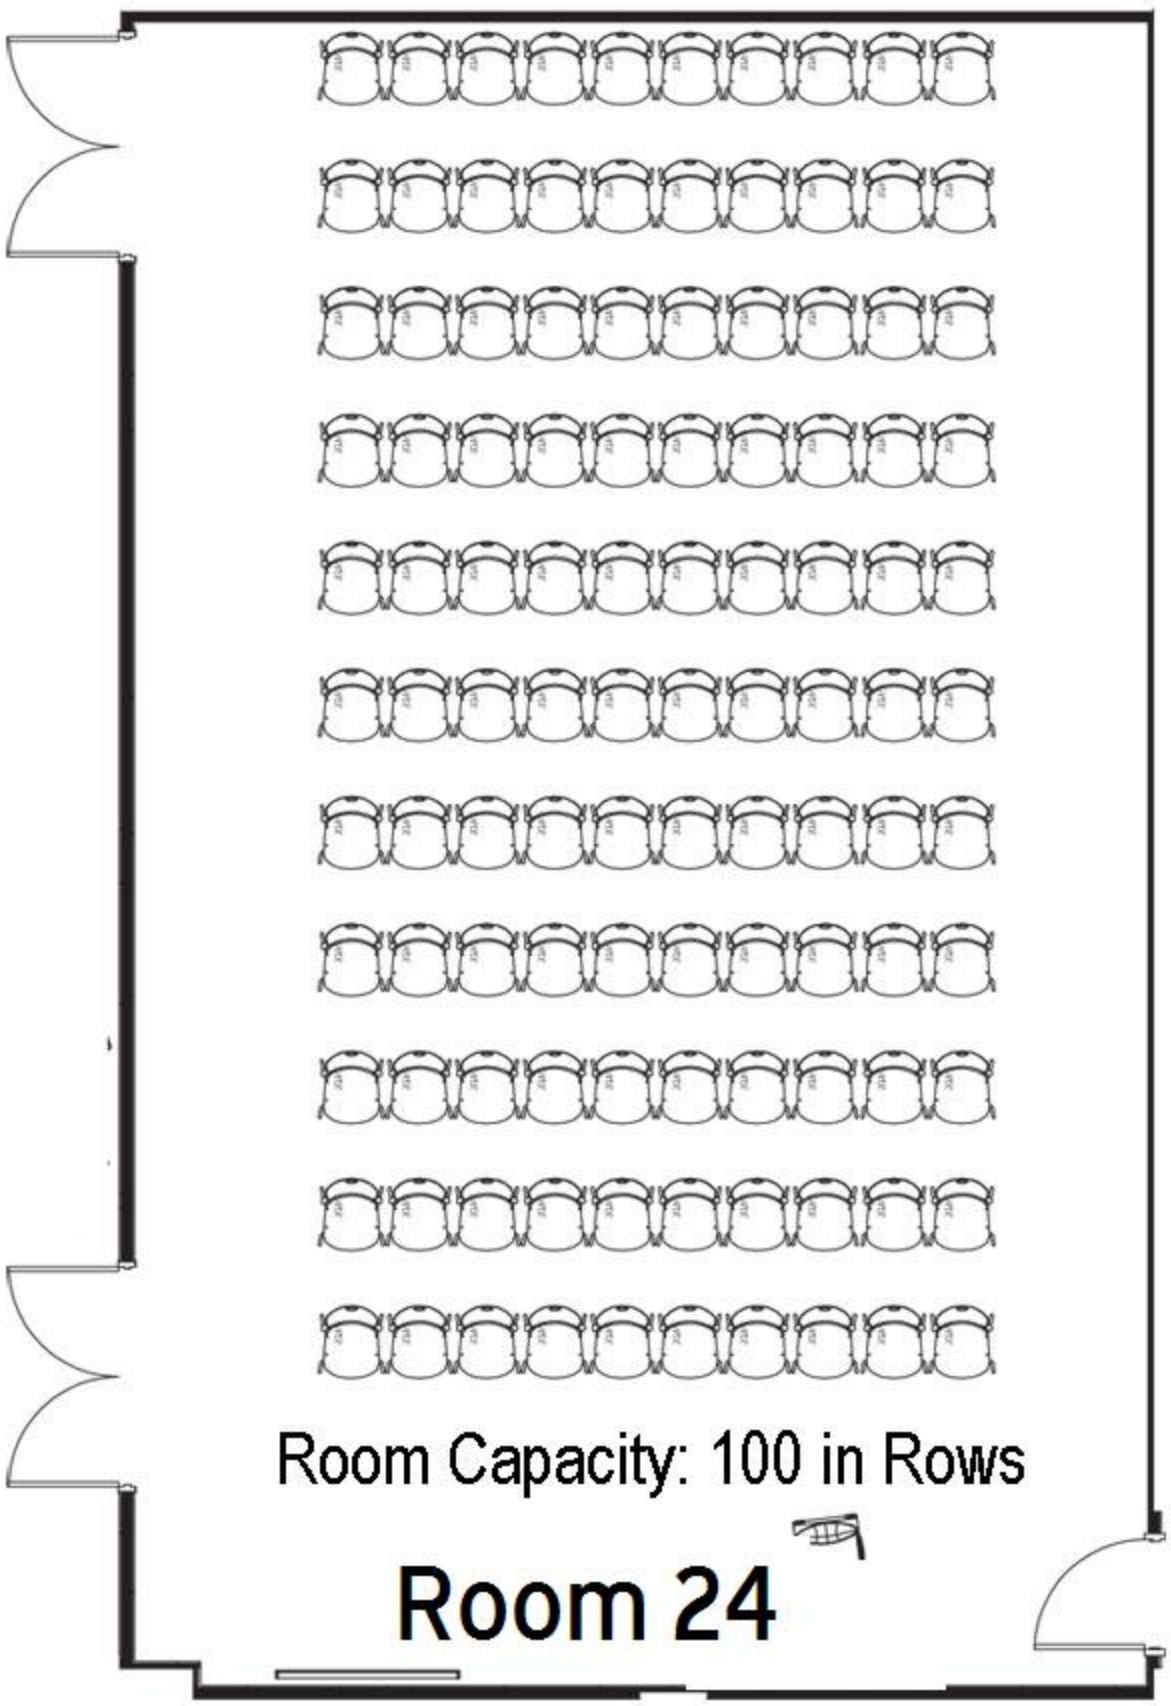

Room Capacity: 10 around Conference Table  
48 in Rows  
24 around Perimeter

**Room 18**

Room Capacity: 18 at Conference Table

**Room 204**

# Room 203

Room Capacity: 12 at Conference Table

# Room 202

Room Capacity: 25 at Conference Table

Room Capacity: 12 at Conference Table  
70 in Rows

**Room 118**

Room Capacity: 100 in Rows

**Room 24**

STAIR

SEATING  
FOR 57  
PEOPLE