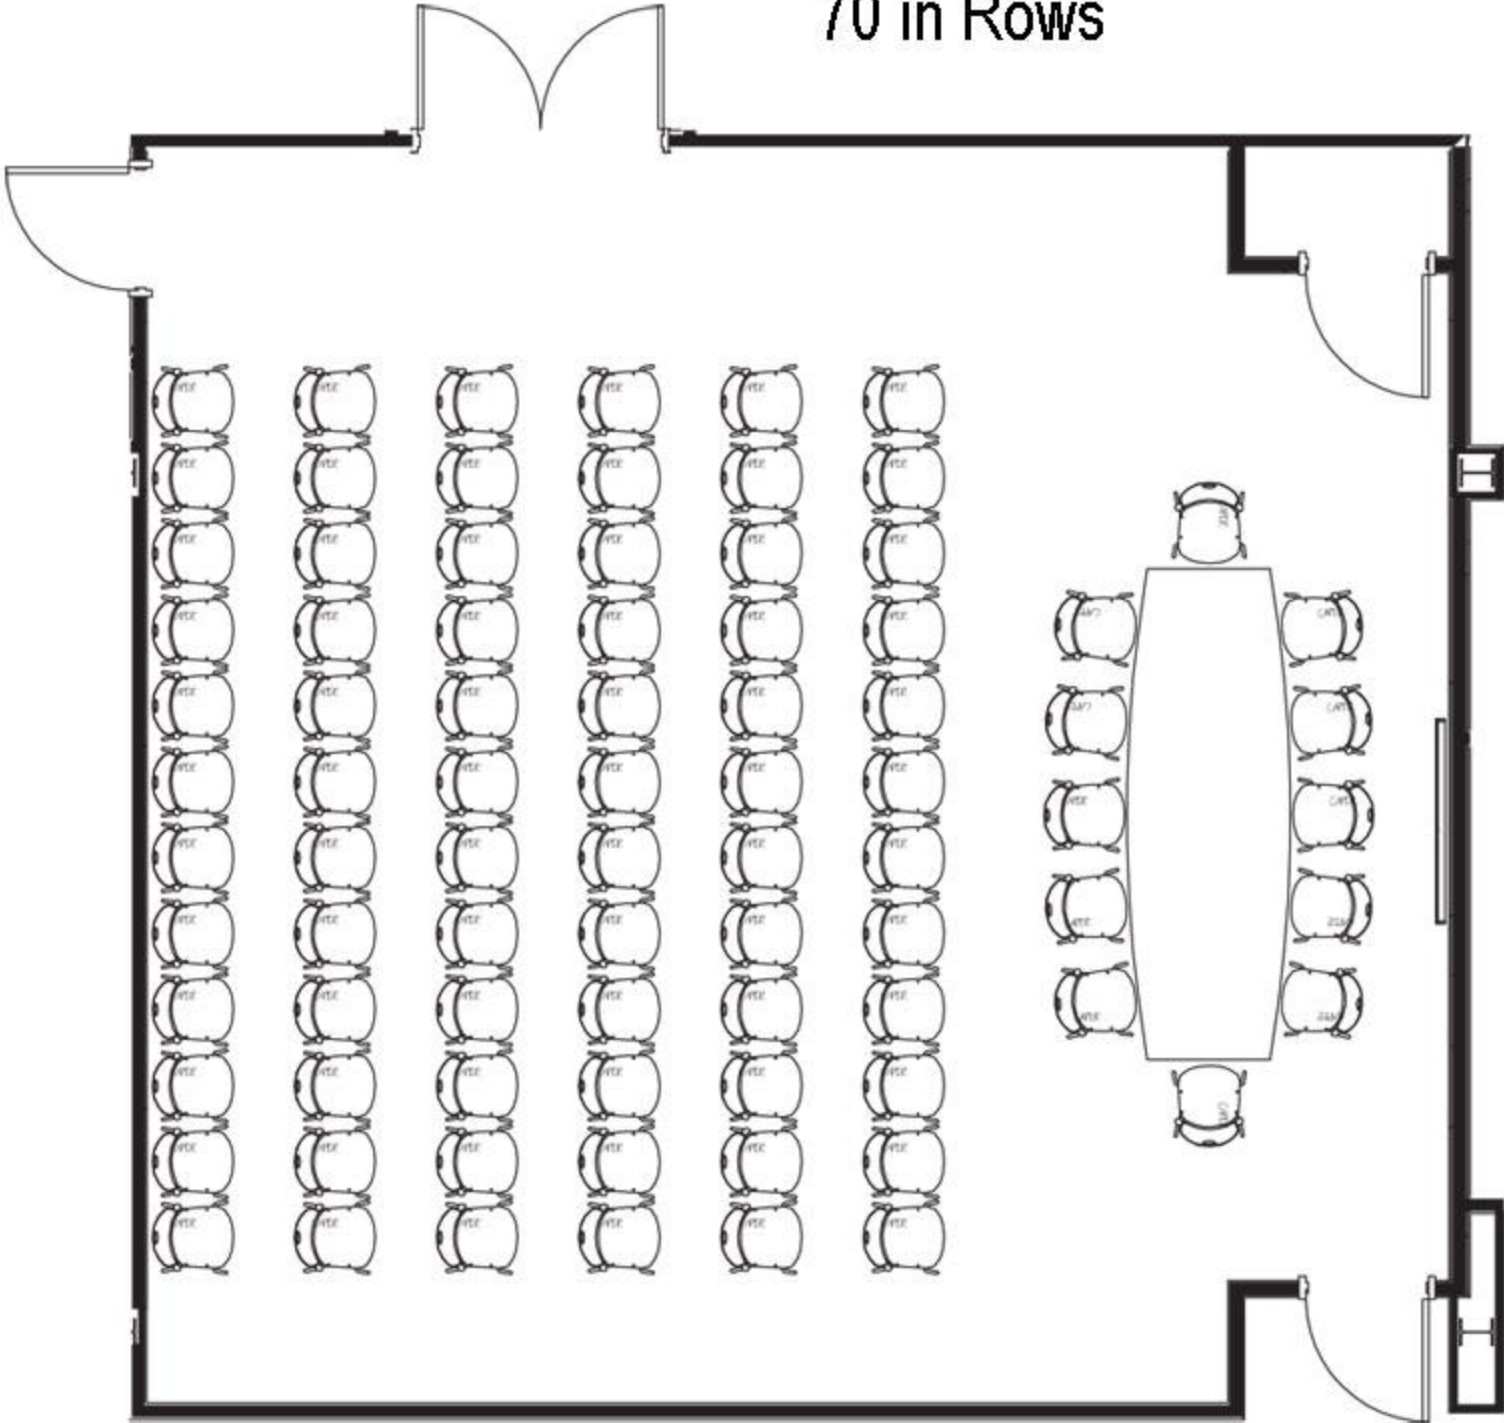

Room Capacity: 10 around Conference Table  
48 in Rows  
24 around Perimeter

**Room 18**

Room Capacity: 18 at Conference Table

**Room 204**

# Room 203

Room Capacity: 12 at Conference Table

# Room 202

Room Capacity: 25 at Conference Table

Room Capacity: 12 at Conference Table  
70 in Rows

**Room 118**

Room Capacity: 100 in Rows

**Room 24**

STAIR

SEATING  
FOR 57  
PEOPLE