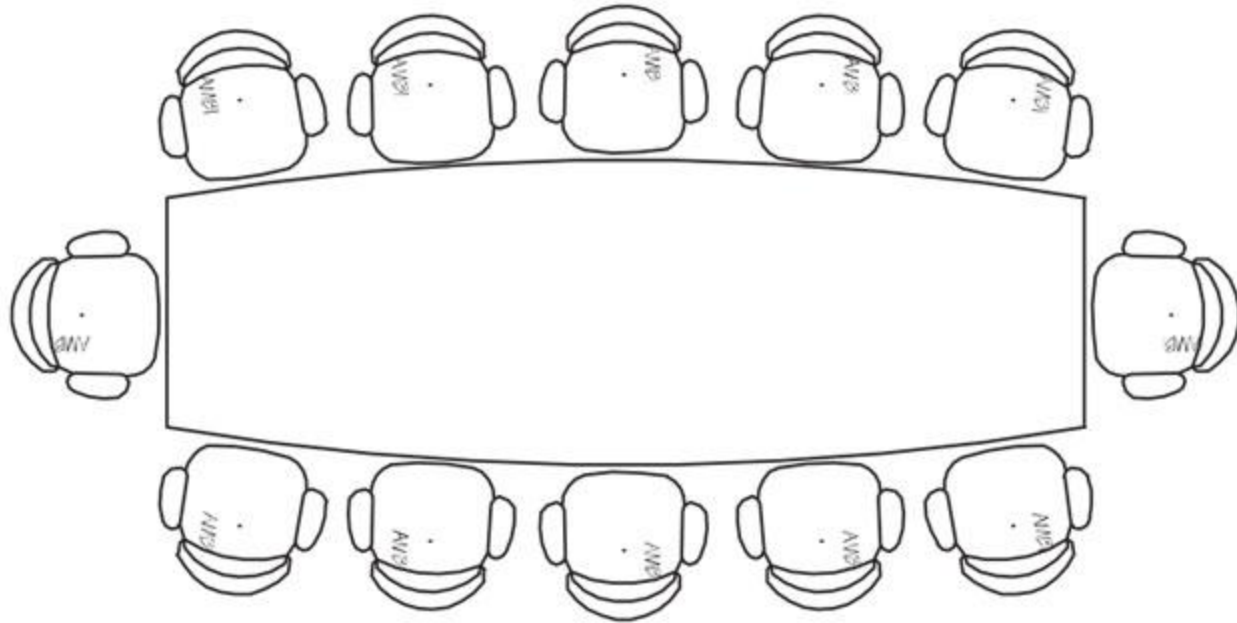

Room Capacity: 10 around Conference Table  
48 in Rows  
24 around Perimeter

**Room 18**

Room Capacity: 18 at Conference Table

**Room 204**

# Room 203

Room Capacity: 12 at Conference Table

# Room 202

Room Capacity: 25 at Conference Table

Room Capacity: 12 at Conference Table  
70 in Rows

**Room 118**

Room Capacity: 100 in Rows

**Room 24**

STAIR

SEATING  
FOR 57  
PEOPLE