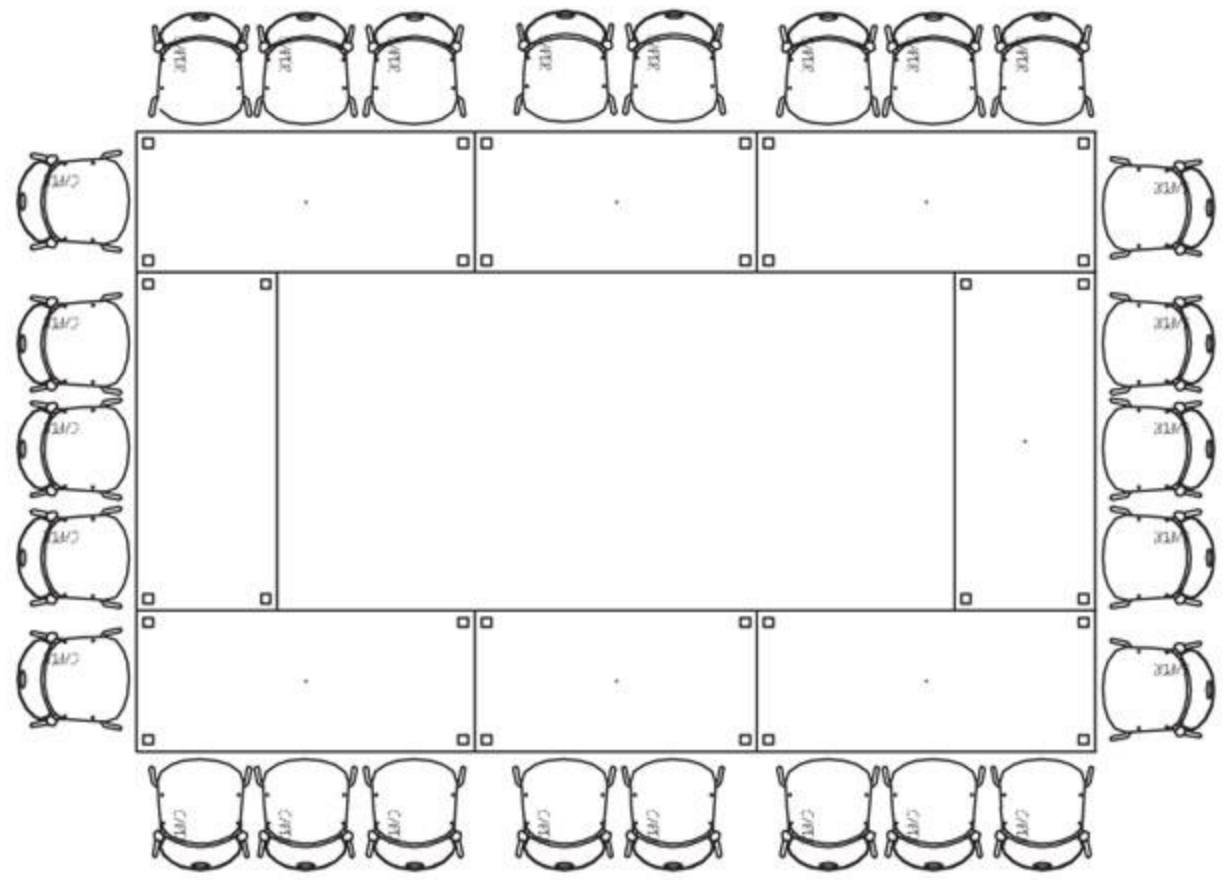

Room Capacity: 10 around Conference Table  
48 in Rows  
24 around Perimeter

**Room 18**

Room Capacity: 18 at Conference Table

**Room 204**

# Room 203

Room Capacity: 12 at Conference Table

# Room 202

Room Capacity: 25 at Conference Table

Room Capacity: 12 at Conference Table  
70 in Rows

**Room 118**

Room Capacity: 100 in Rows

**Room 24**

STAIR

SEATING  
FOR 57  
PEOPLE