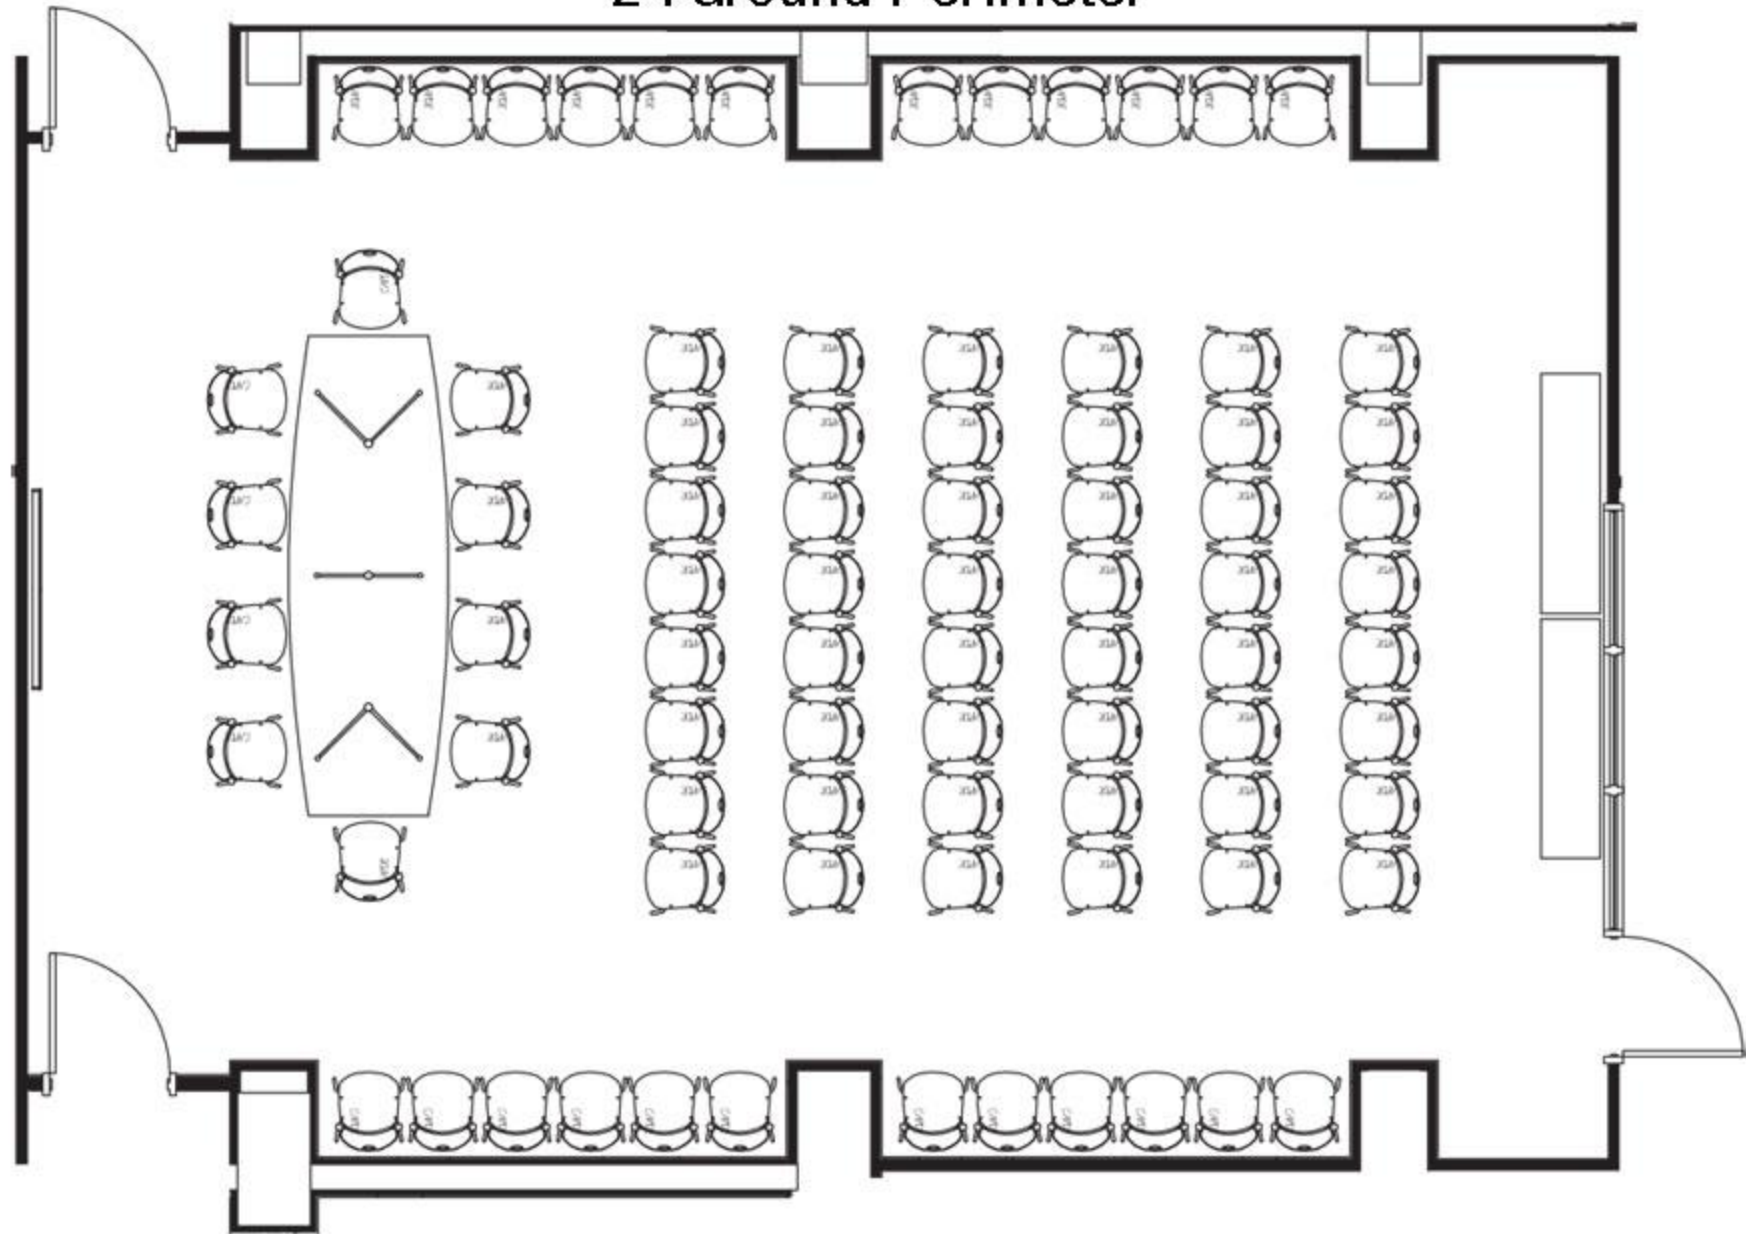

Room Capacity: 10 around Conference Table  
48 in Rows  
24 around Perimeter

**Room 18**

Room Capacity: 18 at Conference Table

**Room 204**

# Room 203

Room Capacity: 12 at Conference Table

# Room 202

Room Capacity: 25 at Conference Table

Room Capacity: 12 at Conference Table  
70 in Rows

**Room 118**

Room Capacity: 100 in Rows

**Room 24**

STAIR

SEATING  
FOR 57  
PEOPLE