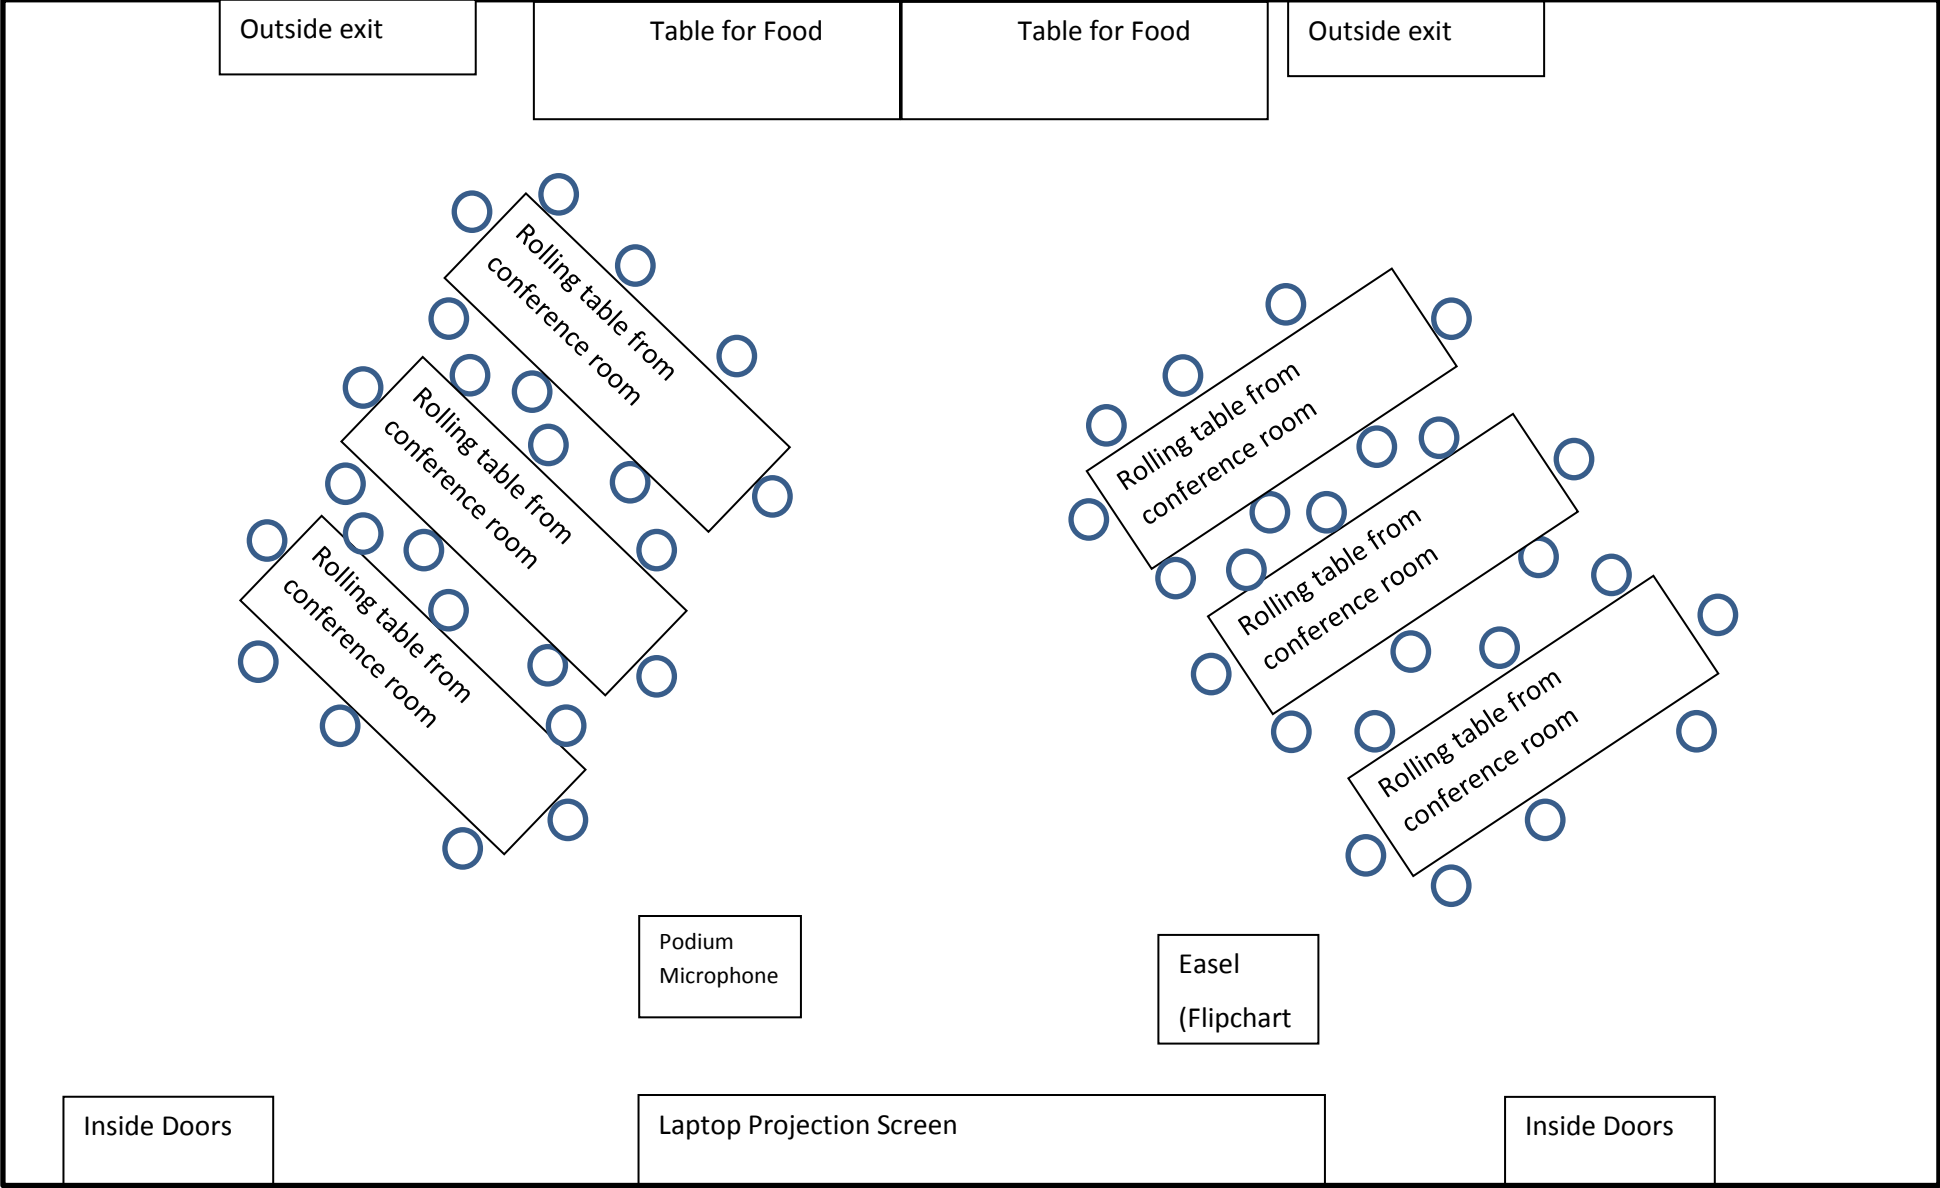

Great Room – South Village Suites
Classroom Setup

Great Room – South Village Suites
Workshop Setup

○ = chair

Great Room – South Village Suites
Lecture Setup

○ = chair

Great Room – South Village Suites
Reception Setup

= high top table

= Rolling table from conference room

○ = chair