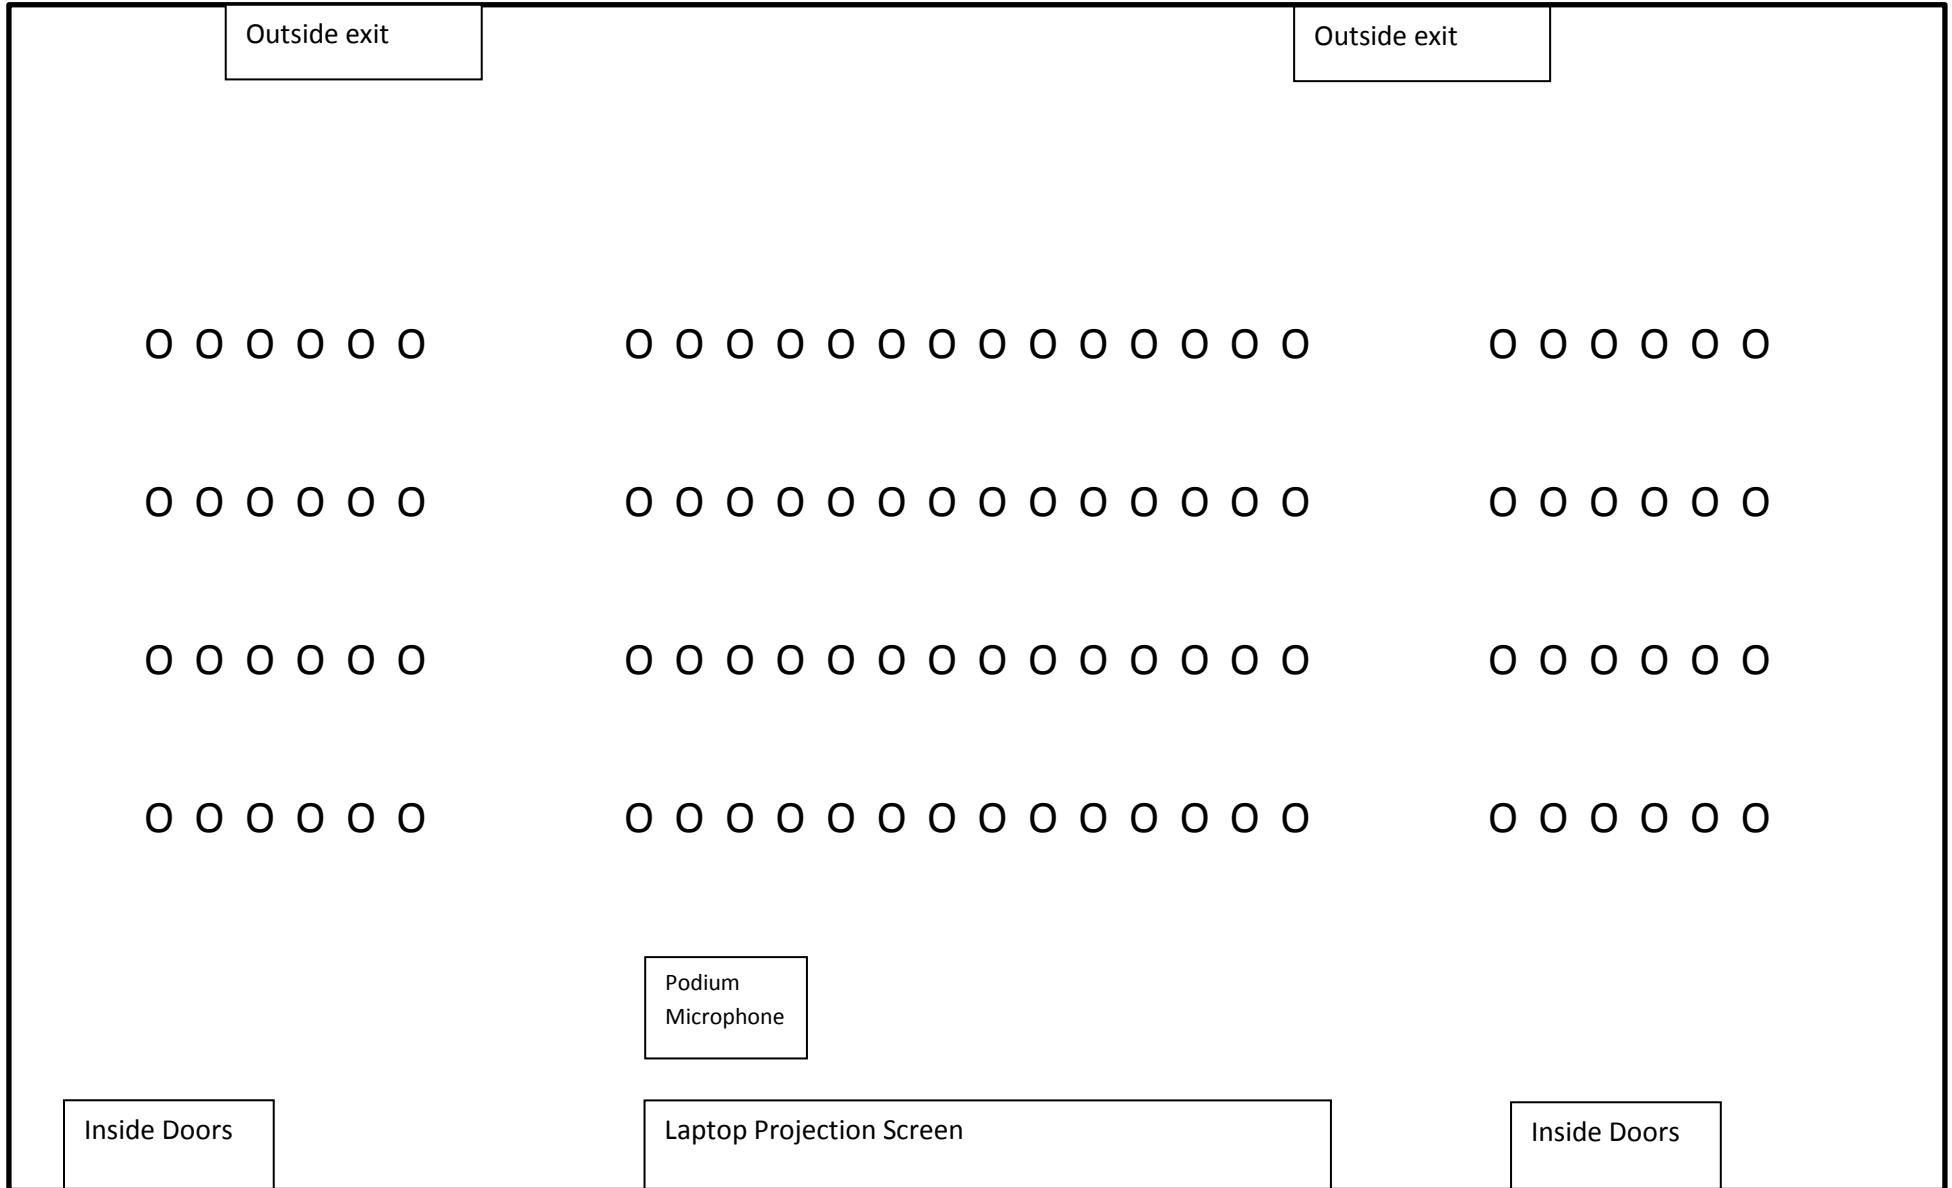

Great Room – South Village Suites
Classroom Setup

Great Room – South Village Suites
Workshop Setup

○ = chair

Great Room – South Village Suites
Lecture Setup

○ = chair

Great Room – South Village Suites
Reception Setup

= high top table

= Rolling table from conference room

○ = chair