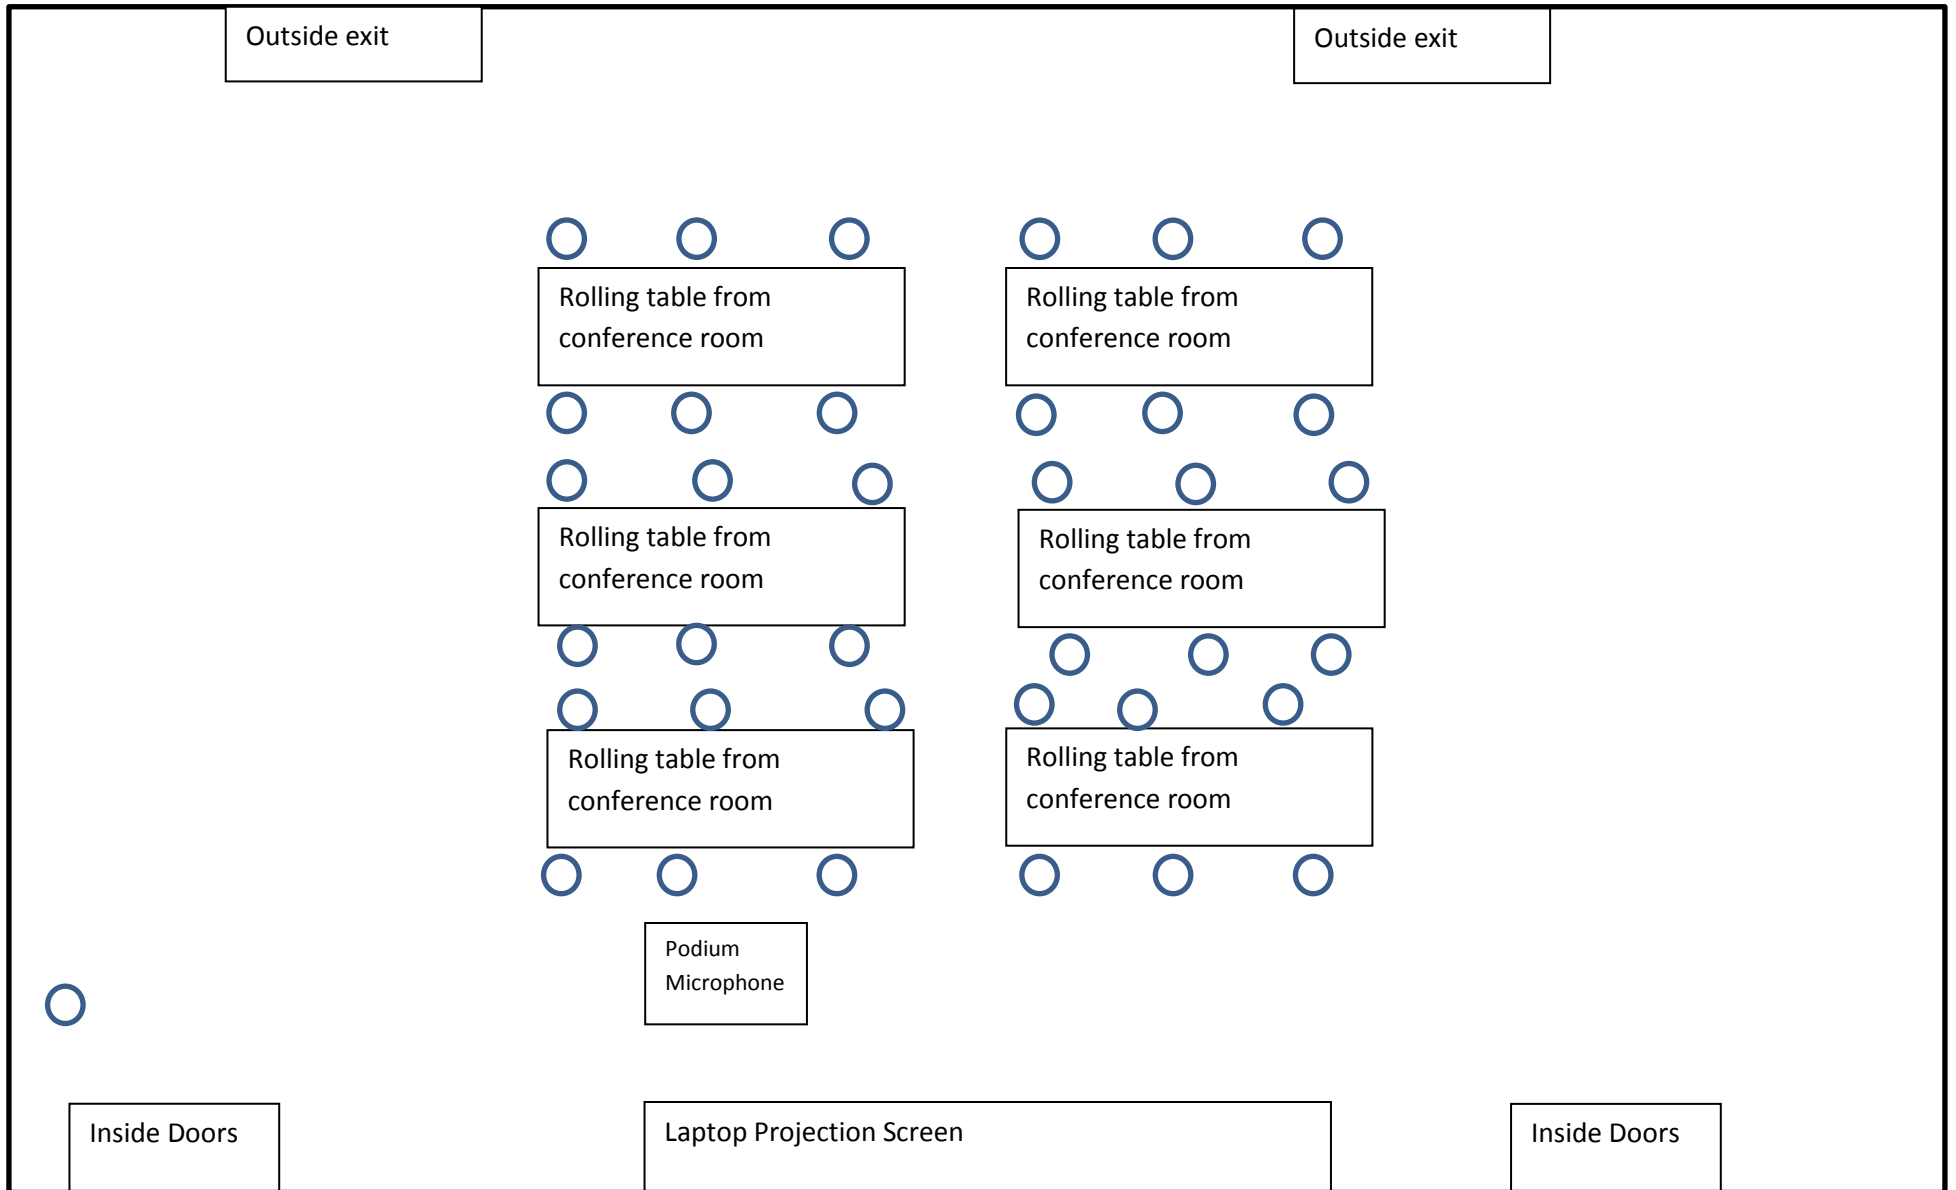

Great Room – South Village Suites
Classroom Setup

Great Room – South Village Suites
Workshop Setup

○ = chair

Great Room – South Village Suites
Lecture Setup

○ = chair

Great Room – South Village Suites
Reception Setup

= high top table

= Rolling table from conference room

○ = chair