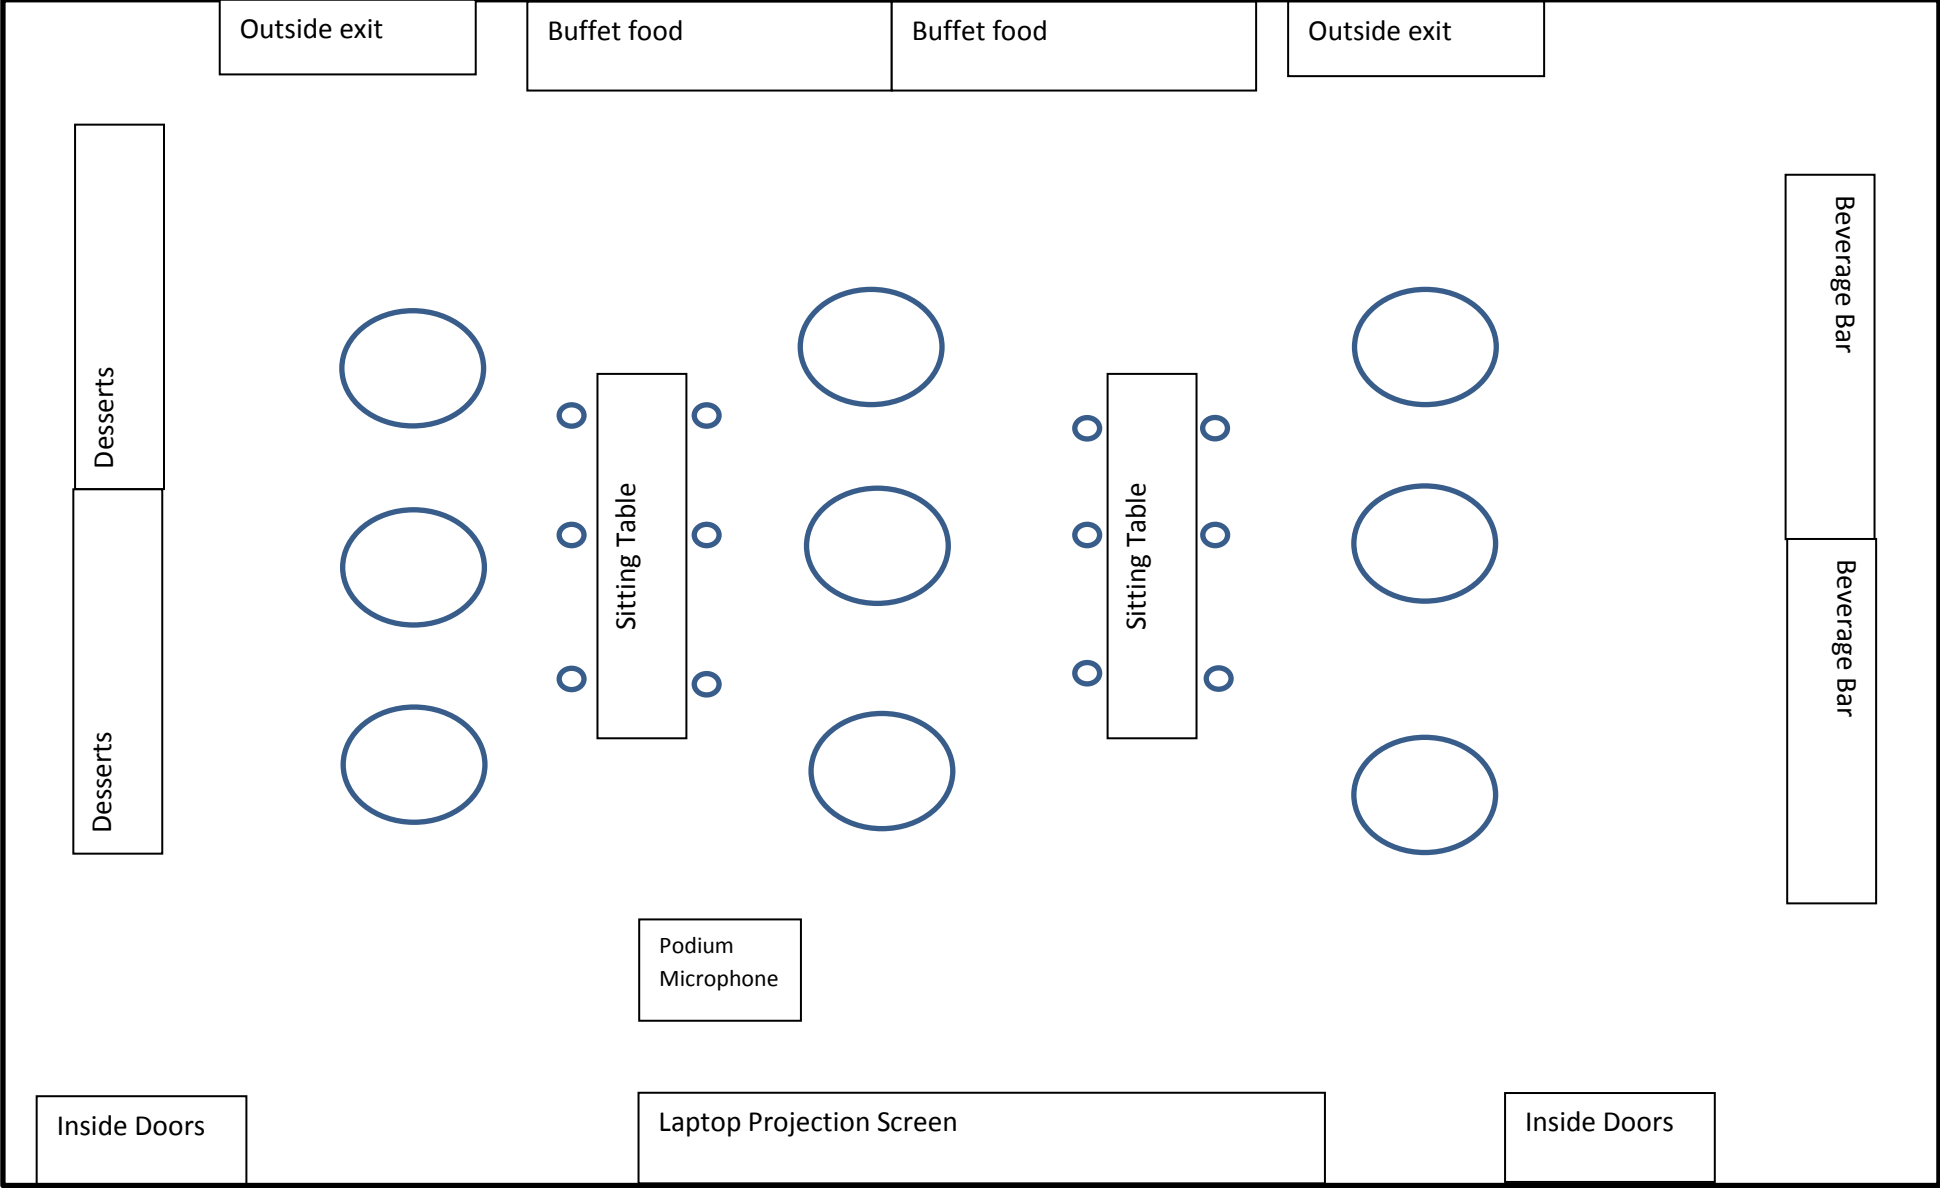

Great Room – South Village Suites
Classroom Setup

Great Room – South Village Suites
Workshop Setup

○ = chair

Great Room – South Village Suites
Lecture Setup

○ = chair

Great Room – South Village Suites
Reception Setup

= high top table

= Rolling table from conference room

○ = chair