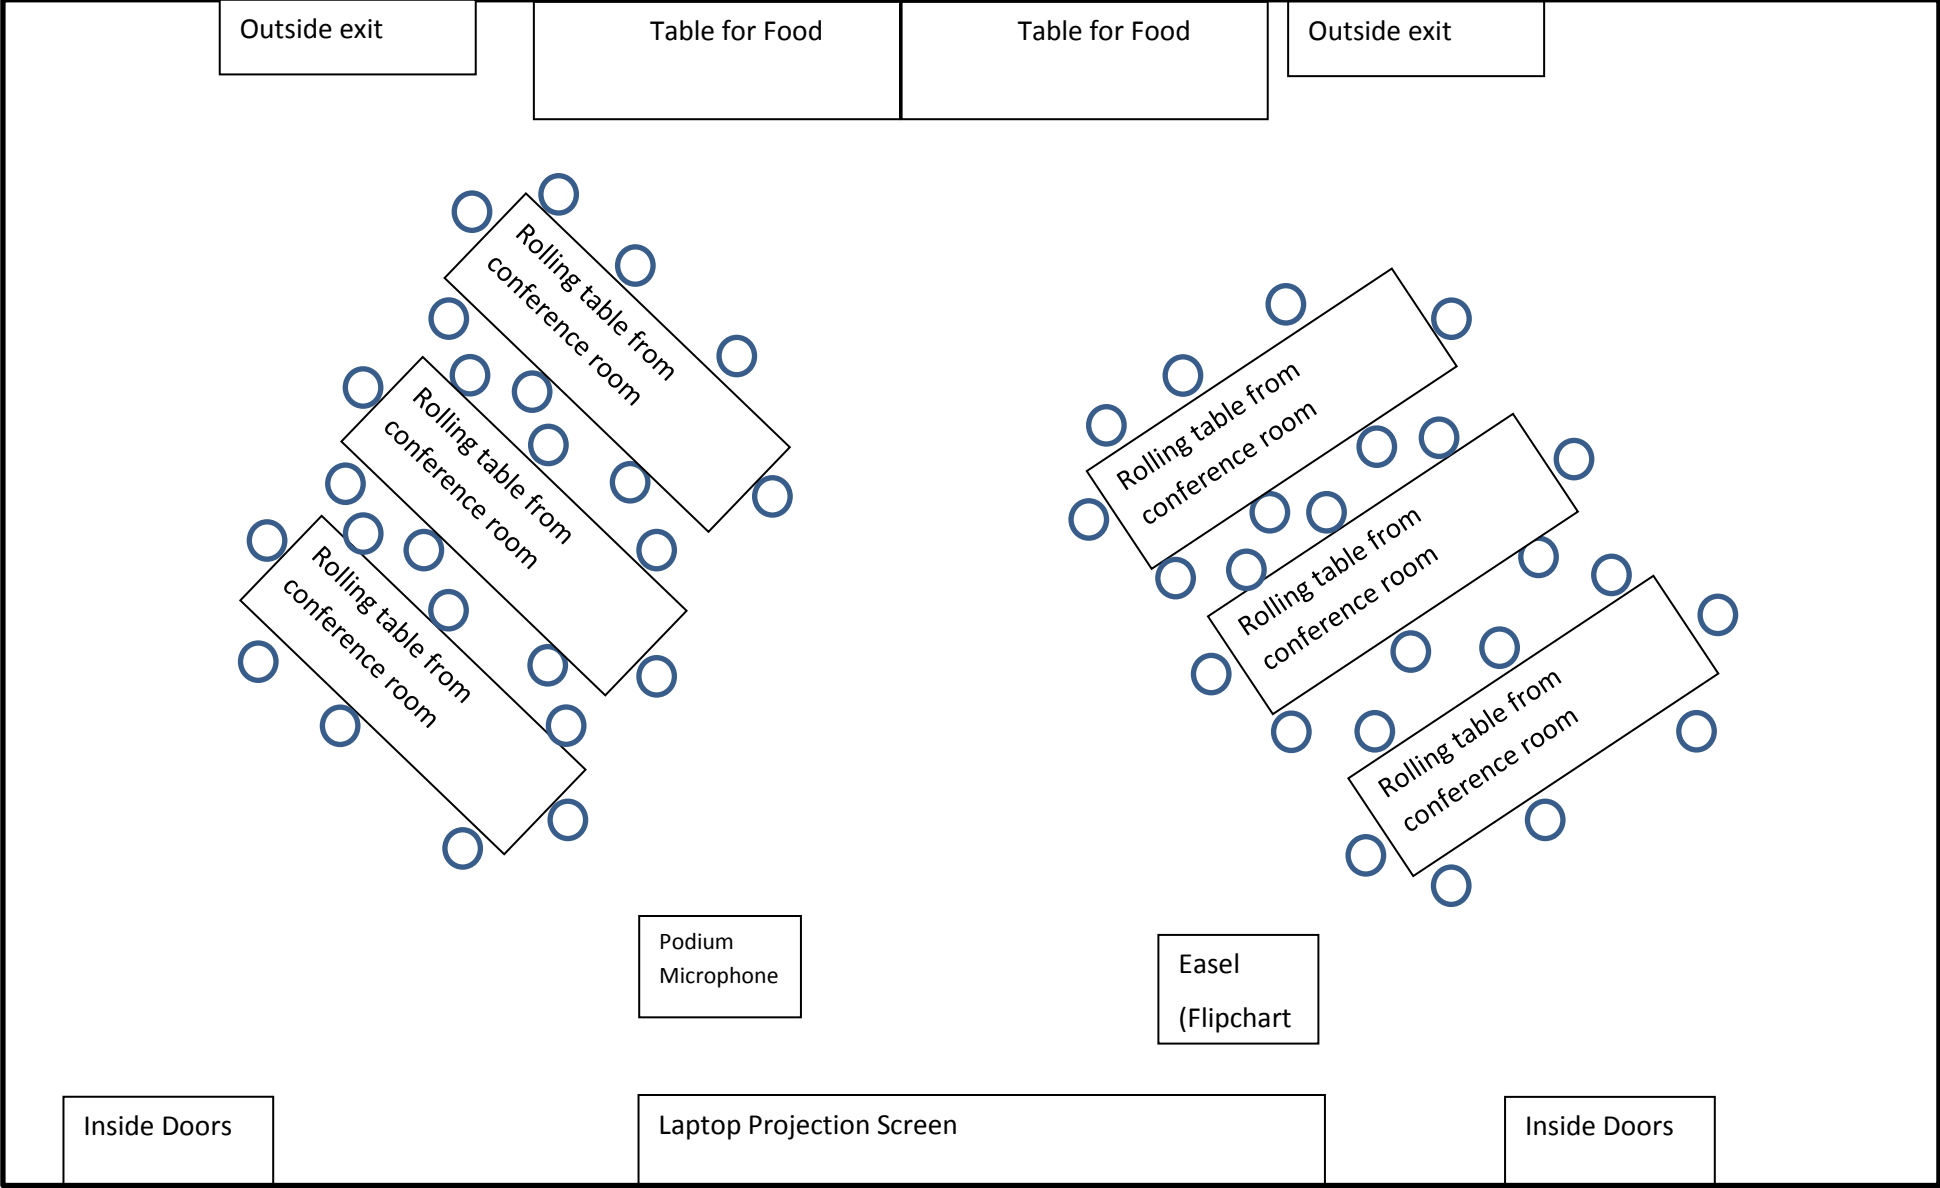

Great Room – South Village Suites  
Workshop Setup

○ = chair