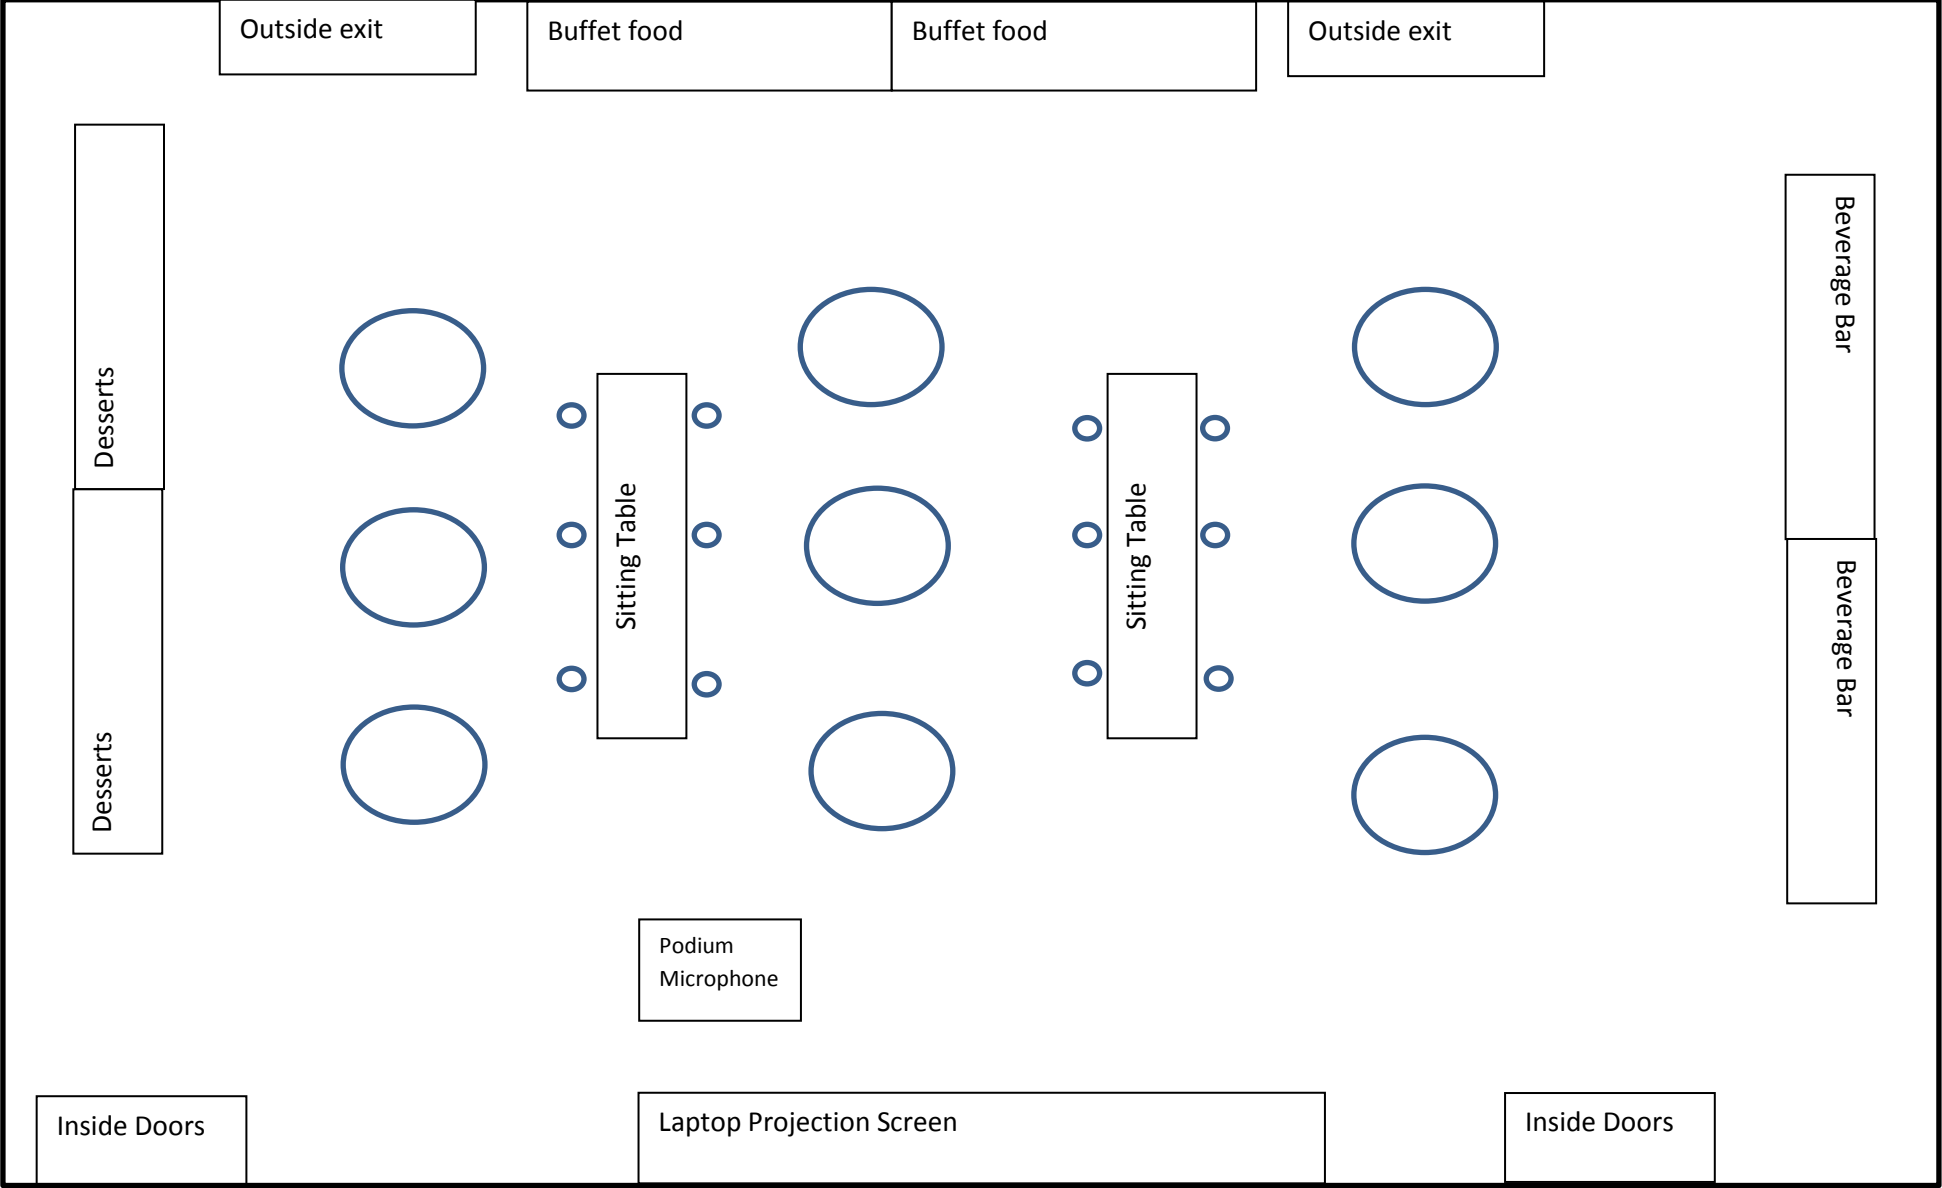

Great Room – South Village Suites
Reception Setup

= high top table

= Rolling table from conference room

○ = chair